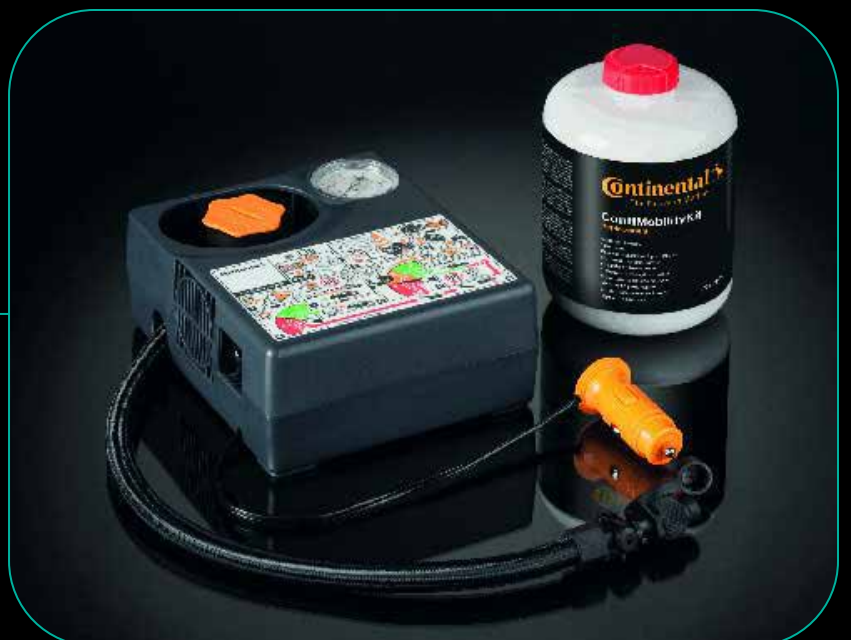

ESP —

Drive confidently with Electronic Stability Program (ESP) that comes standard in Punch.ev.

ISOFIX —

Secure ISOFIX anchorage for added child safety.

puncture — repair kit

User friendly compact Puncture Repair Kit for added convenience.